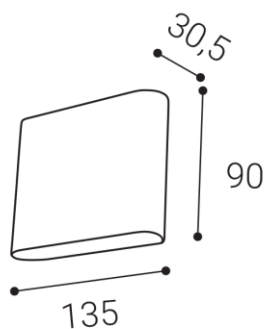

FLAT II S, W

Name	
Code	
Color	
Power	
Lumen output	
Color temperature	
Efficacy	
Driver	
Electrical insulation class	
Voltage / Frequency	
Color Rendering Index	
SDCM	
Light beam angle	
Unified Glare Rating	
Light source	
Dimmable	
LED Lifetime	
Warranty	
Ingress Protection	
Material	