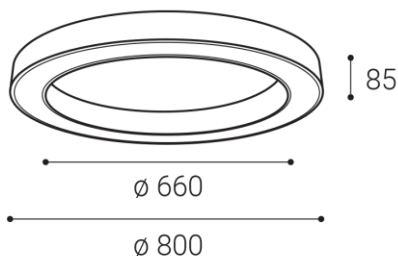

SATURN SLIM 80, B

Name	
Code	
Color	
Power	
Lumen output	
Color temperature	
Efficacy	
Driver	
Electrical insulation class	<input type="checkbox"/>
Voltage / Frequency	220-240V/50-60Hz
Color Rendering Index	90+
SDCM	< 3
Light beam angle	160°
Unified Glare Rating	N/A
Light source	LED
Dimmable	DALI/PUSH
LED Lifetime	L80B20 50.000h 25°C
Warranty	5 YEAR
Ingress Protection	IP 20
Material	ALUMINIUM/PMMA

Circular slim ceiling lamp intended for installation in the interior in the shape of a ring. Light source - SMD LED. The lamp is made of aluminum, the opal diffuser is made of PMMA.

Available in 2 different sizes in black and white.