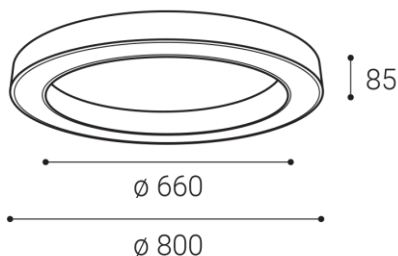

SATURN SLIM 80, W

Name	
Code	
Color	
Power	
Lumen output	
Color temperature	
Efficacy	
Driver	
Electrical insulation class	☐
Voltage / Frequency	
Color Rendering Index	
SDCM	
Light beam angle	
Unified Glare Rating	
Light source	
Dimmable	
LED Lifetime	
Warranty	
Ingress Protection	
Material	

Product

SATURN SLIM 80, W

1273751D

WHITE / RAL 9003

Power

60W ± 10 %

4700lm ± 10 %

3000K/4000K

78lm/W

1500 mA

220-240V/50-60Hz

Information

90+

< 3

160°

N/A

LED

DALI/PUSH

L80B20 50.000h 25°C

5 YEAR

Other data

IP 20

ALUMINIUM/PMMA

EN

Circular slim ceiling lamp intended for installation in the interior in the shape of a ring. Light source - SMD LED. The lamp is made of aluminum, the opal diffuser is made of PMMA.

Available in 2 different sizes in black and white.

Use:

general lighting intended for residential or commercial spaces (dining room, living room, children's room or bedroom, entrance areas, reception, meeting rooms)

CZ

Kruhové štíhlé stropní svítidlo určeno pro montáž do interiéru ve tvaru prstence. Světelný zdroj - SMD LED. Svítidlo je vyrobeno z hliníku, opálový difúzor z PMMA. K dispozici ve 2 různých velikostech v černé a bílé barvě.

Použití:

všeobecné osvětlení určeno pro obytné nebo komerční prostory (jídlna, obývací pokoj, dětský pokoj nebo ložnice, vstupní prostory, recepce, jednací místnosti)

DE

Kreisförmige, schlanke Deckenleuchte, die für die Installation im Innenraum in Form eines Rings bestimmt ist. Lichtquelle - SMD-LED.

Die Leuchte besteht aus Aluminium, der opale Diffusor aus PMMA.

Erhältlich in 2 verschiedenen Größen in schwarz und weiß.

Verwenden:

Allgemeinbeleuchtung für Wohn- oder Gewerberäume (Esszimmer, Wohnzimmer, Kinder- oder Schlafzimmer, Eingangsbereiche, Empfang, Besprechungsräume)

SK

Kruhové štíhle stropné svietidlo určeno pre montáž do interiéru v tvare prstenca. Svetelný zdroj - SMD LED. Svietidlo je vyrobené z hliníka, opálový difúzor z PMMA.

K dispozícii v 2 rôznych veľkostiach v čiernej a bielej farbe.

Použitie:

všeobecné osvetlenie určeno pre obytné alebo komerčné priestory (jedáleň, obývacia izba, detská izba alebo spálňa, vstupné priestory, recepcia, rokovacie miestnosti)