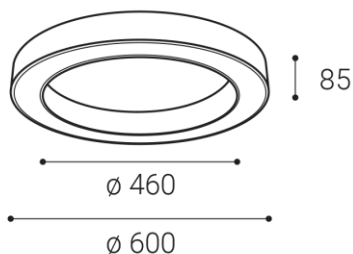

SATURN SLIM 60, W

Name	
Code	
Color	
Power	
Lumen output	
Color temperature	
Efficacy	
Driver	
Electrical insulation class	☐
Voltage / Frequency	
Color Rendering Index	
SDCM	
Light beam angle	
Unified Glare Rating	
Light source	
Dimmable	
LED Lifetime	
Warranty	
Ingress Protection	
Material	

Product

SATURN SLIM 60, W

1273651D

WHITE / RAL 9003

Power

50W ± 10 %

3700lm ± 10 %

3000K/4000K

74lm/W

1300 mA

220-240V/50-60Hz

Information

90+

< 3

160°

N/A

LED

DALI/PUSH

L80B20 50.000h 25°C

5 YEAR

Other data

IP 20

ALUMINIUM/PMMA

EN

Circular slim ceiling lamp intended for installation in the interior in the shape of a ring. Light source - SMD LED. The lamp is made of aluminum, the opal diffuser is made of PMMA.

Available in 2 different sizes in black and white.

Use:

general lighting intended for residential or commercial spaces (dining room, living room, children's room or bedroom, entrance areas, reception, meeting rooms)

CZ

Kruhové štíhlé stropní svítidlo určeno pro montáž do interiéru ve tvaru prstence. Světelný zdroj - SMD LED.

Svítidlo je vyrobeno z hliníku, opálový difúzor z PMMA. K dispozici ve 2 různých velikostech v černé a bílé barvě.

Použití:

všeobecné osvětlení určeno pro obytné nebo komerční prostory (jídlna, obývací pokoj, dětský pokoj nebo ložnice, vstupní prostory, recepce, jednací místnosti)

DE

Kreisförmige, schlanke Deckenleuchte, die für die Installation im Innenraum in Form eines Rings bestimmt ist. Lichtquelle - SMD-LED.

Die Leuchte besteht aus Aluminium, der opale Diffusor aus PMMA.

Erhältlich in 2 verschiedenen Größen in schwarz und weiß.

Verwenden:

Allgemeinbeleuchtung für Wohn- oder Gewerberäume (Esszimmer, Wohnzimmer, Kinder- oder Schlafzimmer, Eingangsbereiche, Empfang, Besprechungsräume)

SK

Kruhové štíhle stropné svietidlo určeno pre montáž do interiéru v tvare prstenca. Svetelný zdroj - SMD LED.

Svietidlo je vyrobené z hliníku, opálový difúzor z PMMA.

K dispozícii v 2 rôznych veľkostiach v čiernej a bielej farbe.

Použitie:

všeobecné osvetlenie určeno pre obytné alebo komerčné priestory (jedáleň, obývacia izba, detská izba alebo spálňa, vstupné priestory, recepcia, rokovacie miestnosti)