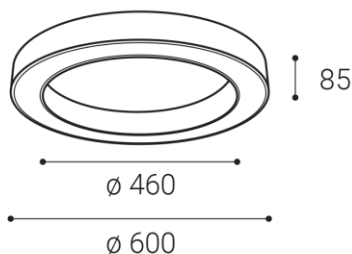

SATURN SLIM 60, W

Name	
Code	
Color	
Power	
Lumen output	
Color temperature	
Efficacy	
Driver	
Electrical insulation class	<input type="checkbox"/>
Voltage / Frequency	220-240V/50-60Hz
Color Rendering Index	90+
SDCM	< 3
Light beam angle	160°
Unified Glare Rating	N/A
Light source	LED
Dimmable	TRIAC
LED Lifetime	L80B20 50.000h 25°C
Warranty	5 YEAR
Ingress Protection	IP 20
Material	ALUMINIUM/PMMA

Circular slim ceiling lamp intended for installation in the interior in the shape of a ring. Light source - SMD LED. The lamp is made of aluminum, the opal diffuser is made of PMMA.

Available in 2 different sizes in black and white.