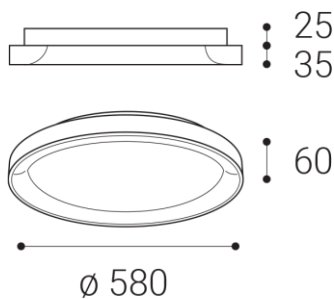

BELLA SLIM 58, CF

Name	
Code	
Color	
Power	
Lumen output	
Color temperature	
Efficacy	
Driver	
Electrical insulation class	
Voltage / Frequency	
Color Rendering Index	
SDCM	
Light beam angle	
Unified Glare Rating	
Light source	
Dimmable	
LED Lifetime	
Warranty	
Ingress Protection	
Material	