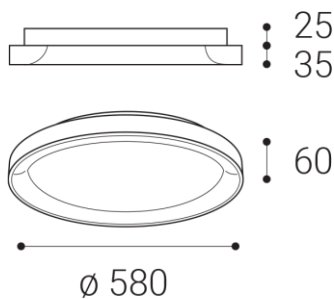

BELLA SLIM 58, B

Name	
Code	
Color	
Power	
Lumen output	
Color temperature	
Efficacy	
Driver	
Electrical insulation class	
Voltage / Frequency	
Color Rendering Index	
SDCM	
Light beam angle	
Unified Glare Rating	
Light source	
Dimmable	
LED Lifetime	
Warranty	
Ingress Protection	
Material	

Product

BELLA SLIM 58, B

1273153

BLACK / RAL 9017

Power

48W ± 10 %

3360lm ± 10 %

3000K/4000K