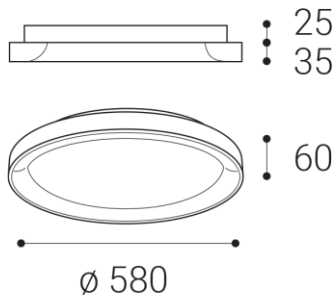

BELLA SLIM 58, W

Name	
Code	
Color	
Power	
Lumen output	
Color temperature	
Efficacy	
Driver	
Electrical insulation class	
Voltage / Frequency	
Color Rendering Index	
SDCM	
Light beam angle	
Unified Glare Rating	
Light source	
Dimmable	
LED Lifetime	
Warranty	
Ingress Protection	
Material	

Product

BELLA SLIM 58, W

1273151

WHITE / RAL 9003

Power

48W ± 10 %

3360lm ± 10 %

3000K/4000K