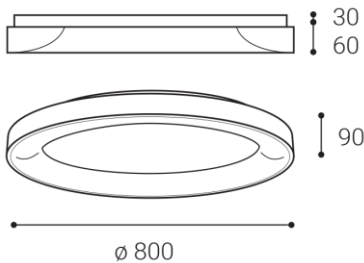

BELLA 80, B

Name	
Code	
Color	
Power	
Lumen output	
Color temperature	
Efficacy	
Driver	
Electrical insulation class	
Voltage / Frequency	
Color Rendering Index	
SDCM	
Light beam angle	
Unified Glare Rating	
Light source	
Dimmable	
LED Lifetime	
Warranty	
Ingress Protection	
Material	

Product

BELLA 80, B
1273053DT
BLACK / RAL 9017

Power

80W ± 10 %
5520lm ± 10 %
3000K/4000K
69lm/W
2 x 1050 mA

220-240V/50-60Hz

Information

90+
< 3
160°
N/A
LED
TRIAC
L80B20 50.000h 25°C
5 YEAR

Other data

IP 20
ALUMINIUM/PMMA

EN

Round ceiling surface light fitting for interior mounting, equipped with SMD LEDs.

Available in 3 different sizes in black and white color.

Housing made of aluminium, opal diffuser made of PMMA.

Application:

general lighting, intended for residential or commercial areas (livingrooms, guest or bedrooms, entrance areas, kitchen, receptions)

DE

Runde Deckenaufbauleuchte zur Innenmontage, bestückt mit SMD-LEDs.

Erhältlich in 3 verschiedenen Größen in schwarz und weiß.

Gehäuse aus Aluminium, opaler Diffusor aus PMMA.

Anwendung:

Allgemeinbeleuchtung, bestimmt für Wohn- oder Gewerbebereiche (Wohnzimmer, Gäste- oder Schlafzimmer, Eingangsbereiche, Küche, Empfänge)

CZ

Kruhové stropní svítidlo určeno pro montáž do interiéru. Světelný zdroj - LED SMD.

K dispozici ve 3 různých velikostech v černé a bílé barvě.

Svítidlo je vyrobeno z hliníku, opálový difúzor z PMMA.

Použití:

všeobecné osvětlení určené pro obytné nebo komerční prostory (obývací pokoj, dětský pokoj nebo ložnice, vstupní prostory, kuchyň, recepce)

SK

Kruhové stropné svetidlo určené pre montáž do interiéru. Svetelný zdroj - LED SMD.

K dispozícii v 3 rôznych veľkostiach v čiernej a bielej farbe.

Svietidlo je vyrobené z hliníka, opálový difúzor z PMMA.

Použitie:

všeobecné osvetlenie určené pre obytné alebo komerčné priestory (obývacia izba, detské izby alebo spálňa, vstupné priestory, kuchyňa, recepcia)