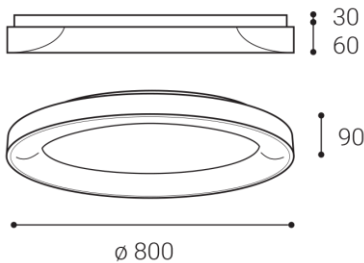

BELLA 80, W

Name	
Code	
Color	
Power	
Lumen output	
Color temperature	
Efficacy	
Driver	
Electrical insulation class	
Voltage / Frequency	
Color Rendering Index	
SDCM	
Light beam angle	
Unified Glare Rating	
Light source	
Dimmable	
LED Lifetime	
Warranty	
Ingress Protection	
Material	

Product

BELLA 80, W

1273051D

WHITE / RAL 9003

Power

80W ± 10 %

5520lm ± 10 %

3000K/4000K

69lm/W

2000 mA

220-240V/50-60Hz

Information

90+

< 3

160°

N/A

LED

DALI/PUSH

L80B20 50.000h 25°C

5 YEAR

Other data

IP 20

ALUMINIUM/PMMA

EN

Round ceiling surface light fitting for interior mounting, equipped with SMD LEDs.

Available in 3 different sizes in black and white color.

Housing made of aluminium, opal diffuser made of PMMA.

Application:

general lighting, intended for residential or commercial areas (livingrooms, guest or bedrooms, entrance areas, kitchen, receptions)

DE

Runde Deckenaufbauleuchte zur Innenmontage, bestückt mit SMD-LEDs.

Erhältlich in 3 verschiedenen Größen in schwarz und weiß.

Gehäuse aus Aluminium, opaler Diffusor aus PMMA.

Anwendung:

Allgemeinbeleuchtung, bestimmt für Wohn- oder Gewerbebereiche (Wohnzimmer, Gäste- oder Schlafzimmer, Eingangsbereiche, Küche, Empfänge)

CZ

Kruhové stropní svítidlo určeno pro montáž do interiéru. Světelný zdroj - LED SMD.

K dispozici ve 3 různých velikostech v černé a bílé barvě.

Svítidlo je vyrobeno z hliníku, opálový difúzor z PMMA.

Použití:

všeobecné osvětlení určené pro obytné nebo komerční prostory (obývací pokoj, dětský pokoj nebo ložnice, vstupní prostory, kuchyň, recepce)

SK

Kruhové stropné svetidlo určené pre montáž do interiéru. Svetelný zdroj - LED SMD.

K dispozícii v 3 rôznych veľkostiach v čiernej a bielej farbe.

Svietidlo je vyrobené z hliníka, opálový difúzor z PMMA.

Použitie:

všeobecné osvetlenie určené pre obytné alebo komerčné priestory (obývacia izba, detské izby alebo spálňa, vstupné priestory, kuchyňa, recepcia)