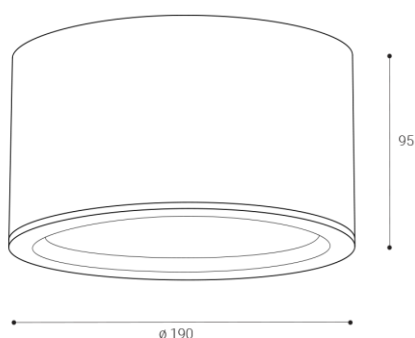

KAPA ON 19, W

Name	
Code	
Color	
Power	
Lumen output	
Color temperature	
Efficacy	
Driver	
Electrical insulation class	☐
Voltage / Frequency	
Color Rendering Index	
SDCM	
Light beam angle	
Unified Glare Rating	
Light source	
Dimmable	
LED Lifetime	
Warranty	
Ingress Protection	
Material	

Product

KAPA ON 19, W

1235551

WHITE / RAL 9016

Power

25W $\pm$ 10 %

2825lm $\pm$ 10 %

3000K/3500K/4000K

113lm/W

600 mA

220-240V/50-60Hz

Information

80+

< 3

90°

N/A

LED

ON/OFF

L80B20 50.000h 25°C

5 YEAR

Other data

IP 20

ALUMINIUM/PC

EN

Circular ceiling lamp. Light source - LED SMD. The lamp is made of aluminum, opal diffuser made of polycarbonate. Available in 2 sizes, white or black.

Application:

general lighting, intended for residential or commercial areas (hallway, offices, entrance areas, general room lighting, working areas).

DE

Runde Deckenleuchte. Lichtquelle - LED SMD. Die Leuchte ist aus Aluminium, opaler Diffusor aus Polycarbonat. Erhältlich in 2 Größen, weiß oder schwarz.

Anwendung:

Allgemeinbeleuchtung für Wohn- oder Geschäftsräume (Flur, Büro, Eingangsbereich, allgemeine Raumbeleuchtung).

CZ

Kruhové stropní svítidlo. Světelný zdroj - LED SMD. Svítidlo je vyrobeno z hliníku, opalový difúzor z polykarbonátu. K dispozici ve 2 velikostech, bílé nebo černé.

Použití:

všeobecné osvětlení obytných nebo komerčních prostor (hala, kancelář, vstupní prostor, všeobecné osvětlení místnosti).

SK

Kruhové stropné svietidlo. Svetelný zdroj - LED SMD. Svietidlo je vyrobené z hliníka, opalový difúzor z polykarbonátu. K dispozícii v 2 veľkostiach, biele alebo čierne.

Použitie:

všeobecné osvetlenie obytných alebo komerčných priestorov (hala, kancelária, vstupný priestor, pracovné miesta, izby).