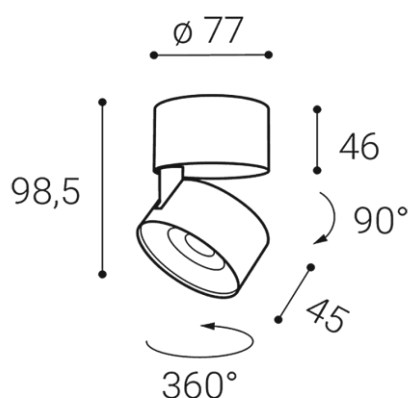

KLIP ON, CW

| | |
|------------------------------------|--|
| Name | |
| Code | |
| Color | |
| Power | |
| Lumen output | |
| Color temperature | |
| Efficacy | |
| Driver | |
| Electrical insulation class | |
| Voltage / Frequency | |
| Color Rendering Index | |
| SDCM | |
| Light beam angle | |
| Unified Glare Rating | |
| Light source | |
| Dimmable | |
| LED Lifetime | |
| Warranty | |
| Ingress Protection | |
| Material | |

Product

Name
KLIP ON, CW
Code
11508351D
Color
CHROME/WHITE / RAL CR/9003

Power

Power
11W ± 10 %
Lumen output
770lm ± 10 %
Color temperature
3000K
Efficacy
70lm/W

Driver
250 mA

Voltage / Frequency
220-240V/50-60Hz