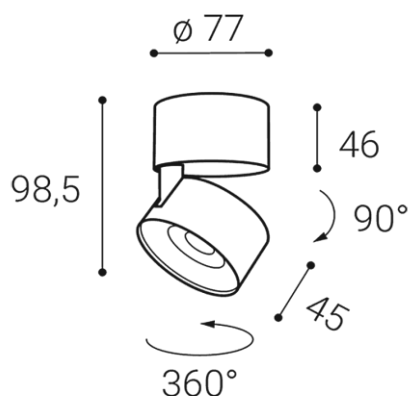

KLIP ON, CW

Name	
Code	
Color	
Power	
Lumen output	
Color temperature	
Efficacy	
Driver	
Electrical insulation class	
Voltage / Frequency	
Color Rendering Index	
SDCM	
Light beam angle	
Unified Glare Rating	
Light source	
Dimmable	
LED Lifetime	
Warranty	
Ingress Protection	
Material	

Product

Name
KLIP ON, CW
Code
11508251D
Color
CHROME/WHITE / RAL CR/9003

Power

Power
11W ± 10 %
Lumen output
770lm ± 10 %
Color temperature
2700K
Efficacy
70lm/W
Driver
250 mA

Voltage / Frequency
220-240V/50-60Hz