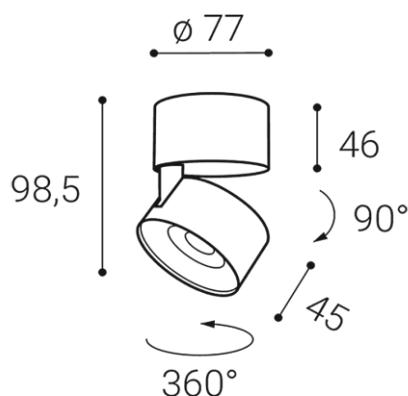

KLIP ON, BC

Name	KLIP ON, BC
Code	11508335D
Color	BLACK/CHROME / RAL 9005/CR
Power	11W ± 10 %
Lumen output	770lm ± 10 %
Color temperature	3000K
Efficacy	70lm/W
Driver	250 mA
Electrical insulation class	
Voltage / Frequency	220-240V/50-60Hz
Color Rendering Index	90+
SDCM	< 3
Light beam angle	30°
Unified Glare Rating	N/A
Light source	LED
Dimmable	DALI/PUSH
LED Lifetime	L80B20 50.000h 25°C
Warranty	5 YEAR
Ingress Protection	IP 20
Material	ALUMINIUM/PMMA

Product

Name
KLIP ON, BC
Code
11508335D
Color
BLACK/CHROME / RAL 9005/CR

Power

Power
11W ± 10 %
Lumen output
770lm ± 10 %
Color temperature
3000K
Efficacy
70lm/W

Driver
250 mA

Voltage / Frequency
220-240V/50-60Hz