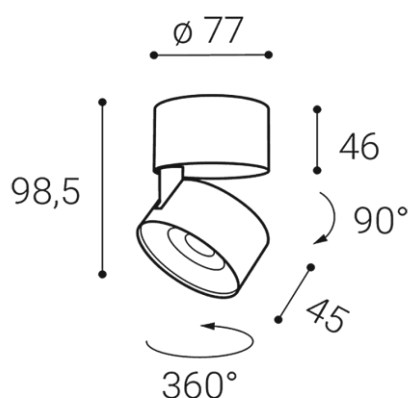

KLIP ON, BC

Name	KLIP ON, BC
Code	11508235D
Color	BLACK/CHROME / RAL 9005/CR
Power	11W ± 10 %
Lumen output	770lm ± 10 %
Color temperature	2700K
Efficacy	70lm/W
Driver	250 mA
Electrical insulation class	
Voltage / Frequency	220-240V/50-60Hz
Color Rendering Index	90+
SDCM	< 3
Light beam angle	30°
Unified Glare Rating	N/A
Light source	LED
Dimmable	DALI/PUSH
LED Lifetime	L80B20 50.000h 25°C
Warranty	5 YEAR
Ingress Protection	IP 20
Material	ALUMINIUM/PMMA

Product

Name
Code
Color

Power

11W ± 10 %
770lm ± 10 %
2700K
70lm/W

250 mA

220-240V/50-60Hz

Information

90+
< 3
30°
N/A
LED
DALI/PUSH
L80B20 50.000h 25°C
5 YEAR

Other data

IP 20
ALUMINIUM/PMMA

EN

Adjustable, tiltable round surface light fitting for interior mounting, equipped with COB LED.

Housing made of aluminium. Available in chrome, white or black color.

Application: