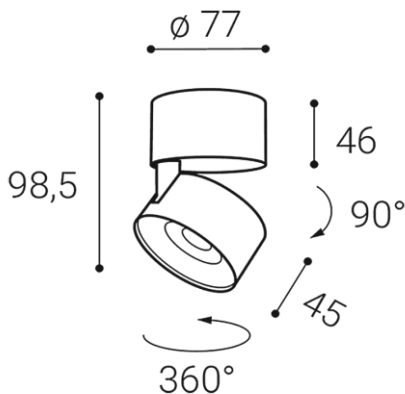

# KLIP ON, BB

<b>Name</b>	KLIP ON, BB
<b>Code</b>	11508333D
<b>Color</b>	BLACK/BLACK / RAL 9005/9005
<b>Power</b>	11W ± 10 %
<b>Lumen output</b>	770lm ± 10 %
<b>Color temperature</b>	3000K
<b>Efficacy</b>	70lm/W
<b>Driver</b>	250 mA
<b>Electrical insulation class</b>	
<b>Voltage / Frequency</b>	220-240V/50-60Hz
<b>Color Rendering Index</b>	90+
<b>SDCM</b>	< 3
<b>Light beam angle</b>	30°
<b>Unified Glare Rating</b>	N/A
<b>Light source</b>	LED
<b>Dimmable</b>	DALI/PUSH
<b>LED Lifetime</b>	L80B20 50.000h 25°C
<b>Warranty</b>	5 YEAR
<b>Ingress Protection</b>	IP 20
<b>Material</b>	ALUMINIUM/PMMA

## Product

Name  
KLIP ON, BB  
Code  
11508333D  
Color  
BLACK/BLACK / RAL 9005/9005