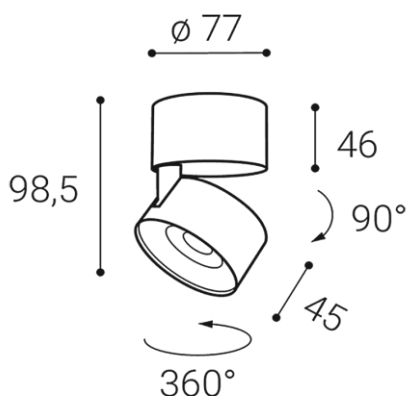

KLIP ON, BW

Name	KLIP ON, BW
Code	11508331D
Color	BLACK/WHITE / RAL 9005/9003
Power	11W ± 10 %
Lumen output	770lm ± 10 %
Color temperature	3000K
Efficacy	70lm/W
Driver	250 mA
Electrical insulation class	
Voltage / Frequency	220-240V/50-60Hz
Color Rendering Index	90+
SDCM	< 3
Light beam angle	30°
Unified Glare Rating	N/A
Light source	LED
Dimmable	DALI/PUSH
LED Lifetime	L80B20 50.000h 25°C
Warranty	5 YEAR
Ingress Protection	IP 20
Material	ALUMINIUM/PMMA

Product

KLIP ON, BW

11508331D

BLACK/WHITE / RAL 9005/9003

Power

11W ± 10 %

770lm ± 10 %

3000K