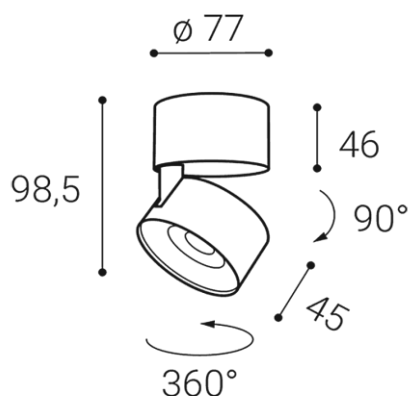

KLIP ON, BW

Name	KLIP ON, BW
Code	11508231D
Color	BLACK/WHITE / RAL 9005/9003
Power	11W ± 10 %
Lumen output	770lm ± 10 %
Color temperature	2700K
Efficacy	70lm/W
Driver	250 mA
Electrical insulation class	
Voltage / Frequency	220-240V/50-60Hz
Color Rendering Index	90+
SDCM	< 3
Light beam angle	30°
Unified Glare Rating	N/A
Light source	LED
Dimmable	DALI/PUSH
LED Lifetime	L80B20 50.000h 25°C
Warranty	5 YEAR
Ingress Protection	IP 20
Material	ALUMINIUM/PMMA

Product

KLIP ON, BW

11508231D

BLACK/WHITE / RAL 9005/9003

Power

11W ± 10 %

770lm ± 10 %

2700K