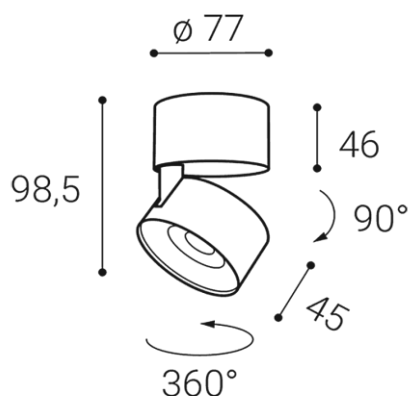

KLIP ON, WC

Name	KLIP ON, WC
Code	11508315D
Color	WHITE/CHROME / RAL 9003/CR
Power	11W ± 10 %
Lumen output	770lm ± 10 %
Color temperature	3000K
Efficacy	70lm/W
Driver	250 mA
Electrical insulation class	
Voltage / Frequency	220-240V/50-60Hz
Color Rendering Index	90+
SDCM	< 3
Light beam angle	30°
Unified Glare Rating	N/A
Light source	LED
Dimmable	DALI/PUSH
LED Lifetime	L80B20 50.000h 25°C
Warranty	5 YEAR
Ingress Protection	IP 20
Material	ALUMINIUM/PMMA

Product

KLIP ON, WC

11508315D

WHITE/CHROME / RAL 9003/CR

Power

11W ± 10 %

770lm ± 10 %

3000K