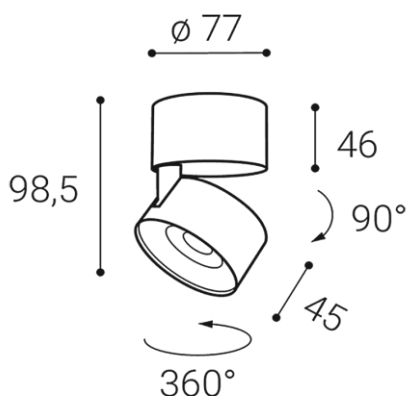

KLIP ON, WB

Name	KLIP ON, WB
Code	11508313D
Color	WHITE/BLACK / RAL 9003/9005
Power	11W ± 10 %
Lumen output	770lm ± 10 %
Color temperature	3000K
Efficacy	70lm/W
Driver	250 mA
Electrical insulation class	
Voltage / Frequency	220-240V/50-60Hz
Color Rendering Index	90+
SDCM	< 3
Light beam angle	30°
Unified Glare Rating	N/A
Light source	LED
Dimmable	DALI/PUSH
LED Lifetime	L80B20 50.000h 25°C
Warranty	5 YEAR
Ingress Protection	IP 20
Material	ALUMINIUM/PMMA

Product

KLIP ON, WB

11508313D

WHITE/BLACK / RAL 9003/9005

Power

11W ± 10 %

770lm ± 10 %

3000K