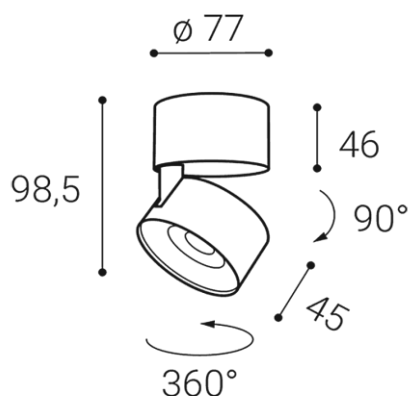

KLIP ON, WW

Name	
Code	
Color	
Power	
Lumen output	
Color temperature	
Efficacy	
Driver	
Electrical insulation class	
Voltage / Frequency	
Color Rendering Index	
SDCM	
Light beam angle	
Unified Glare Rating	
Light source	
Dimmable	
LED Lifetime	
Warranty	
Ingress Protection	
Material	

Product

Name	KLIP ON, WW
Code	11508311D
Color	WHITE/WHITE / RAL 9003/9003

Power

Power	11W ± 10 %
Lumen output	770lm ± 10 %
Color temperature	3000K
Efficacy	70lm/W
Driver	250 mA

220-240V/50-60Hz

Information