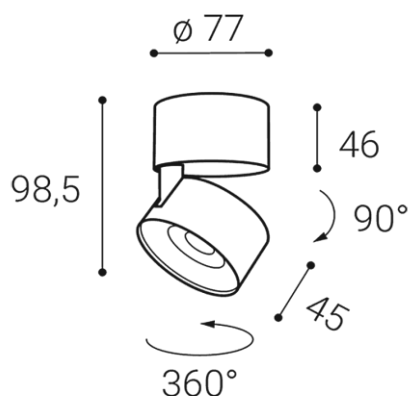

KLIP ON, WW

Name	
Code	
Color	
Power	
Lumen output	
Color temperature	
Efficacy	
Driver	
Electrical insulation class	
Voltage / Frequency	
Color Rendering Index	
SDCM	
Light beam angle	
Unified Glare Rating	
Light source	
Dimmable	
LED Lifetime	
Warranty	
Ingress Protection	
Material	

Product

KLIP ON, WW

11508211D

WHITE/WHITE / RAL 9003/9003

Power

11W ± 10 %

770lm ± 10 %

2700K