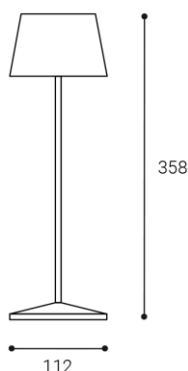

ROXY, B

Name	ROXY, B
Code	A132453
Color	BLACK / RAL 9011
Power	2W ± 10 %
Lumen output	150lm ± 10 %
Color temperature	2700K/3000K
Efficacy	75lm/W
Driver	N/A
Electrical insulation class	⏚
Voltage / Frequency	BATTERY/DC5V/1A – battery life
Color Rendering Index	80+
SDCM	< 3
Light beam angle	100°
Unified Glare Rating	N/A
Light source	LED
Dimmable	TOUCH DIM
LED Lifetime	L80 B20 30.000h 25°C
Warranty	5 YEAR
Ingress Protection	IP 65
Material	ALUMINIUM/PMMA

Product

ROXY, B
A132453
BLACK / RAL 9011

Power

2W ± 10 %
150lm ± 10 %
2700K/3000K
75lm/W
N/A

BATTERY/DC5V/1A – battery life

Information

80+
< 3
100°
N/A
LED
TOUCH DIM
L80 B20 30.000h 25°C
5 YEAR

Other data