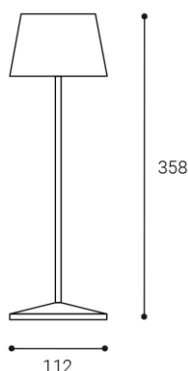

ROXY, W

Name	ROXY, W
Code	A132451
Color	WHITE / RAL 9016
Power	2W ± 10 %
Lumen output	150lm ± 10 %
Color temperature	2700K/3000K
Efficacy	75lm/W
Driver	N/A
Electrical insulation class	⊠
Voltage / Frequency	BATTERY/DC5V/1A – battery life
Color Rendering Index	80+
SDCM	< 3
Light beam angle	100°
Unified Glare Rating	N/A
Light source	LED
Dimmable	TOUCH DIM
LED Lifetime	L80 B20 30.000h 25°C
Warranty	5 YEAR
Ingress Protection	IP 65
Material	ALUMINIUM/PMMA

Product

ROXY, W
A132451
WHITE / RAL 9016

Power

2W ± 10 %
150lm ± 10 %
2700K/3000K
75lm/W
N/A

BATTERY/DC5V/1A – battery life

Information

80+
< 3
100°
N/A
LED
TOUCH DIM
L80 B20 30.000h 25°C
5 YEAR

Other data