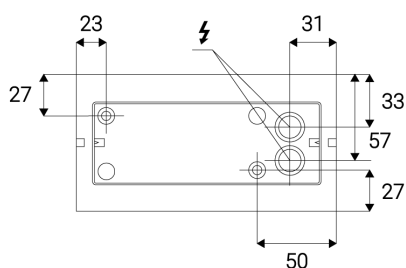

FLAT II L, W

Name	FLAT II L, W
Code	5234851
Color	WHITE / RAL 9016
Power	2x5W ± 10 %
Lumen output	2x565lm ± 10 %
Color temperature	3000K/4000K/5700K
Efficacy	113lm/W
Driver	275 mA
Electrical insulation class	
Voltage / Frequency	220-240V/50-60Hz
Color Rendering Index	80+
SDCM	< 3
Light beam angle	2x160°
Unified Glare Rating	N/A
Light source	LED
Dimmable	ON/OFF
LED Lifetime	L80 B20 30.000h 25°C
Warranty	5 YEAR
Ingress Protection	IP 65
Material	ALUMINIUM/PC