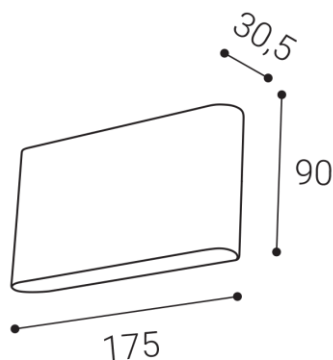

FLAT II L, W

Name	FLAT II L, W
Code	5234851
Color	WHITE / RAL 9016
Power	2x5W ± 10 %
Lumen output	2x565lm ± 10 %
Color temperature	3000K/4000K/5700K
Efficacy	113lm/W
Driver	275 mA
Electrical insulation class	
Voltage / Frequency	220-240V/50-60Hz
Color Rendering Index	80+
SDCM	< 3
Light beam angle	2x160°
Unified Glare Rating	N/A
Light source	LED
Dimmable	ON/OFF
LED Lifetime	L80 B20 30.000h 25°C
Warranty	5 YEAR
Ingress Protection	IP 65
Material	ALUMINIUM/PC

Product

FLAT II L, W

5234851

WHITE / RAL 9016

Power

2x5W ± 10 %

2x565lm ± 10 %

3000K/4000K/5700K