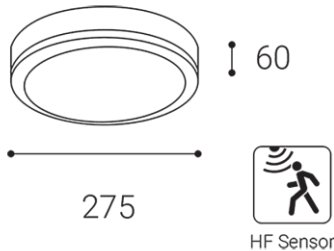

# KERY, B HF

|                                    |                          |
|------------------------------------|--------------------------|
| <b>Name</b>                        | KERY, B HF               |
| <b>Code</b>                        | 5233953                  |
| <b>Color</b>                       | BLACK / RAL 9005         |
| <b>Power</b>                       | 18W ± 10 %               |
| <b>Lumen output</b>                | 1950lm ± 10 %            |
| <b>Color temperature</b>           | 3000K/4000K/5700K        |
| <b>Efficacy</b>                    | 108lm/W                  |
| <b>Driver</b>                      | 220 mA                   |
| <b>Electrical insulation class</b> | <input type="checkbox"/> |
| <b>Voltage / Frequency</b>         | 220-240V/50-60Hz         |
| <b>Color Rendering Index</b>       | 80+                      |
| <b>SDCM</b>                        | < 3                      |
| <b>Light beam angle</b>            | 110°                     |
| <b>Unified Glare Rating</b>        | N/A                      |
| <b>Light source</b>                | LED                      |
| <b>Dimmable</b>                    | ON/OFF                   |
| <b>LED Lifetime</b>                | L80 B20 30.000h 25°C     |
| <b>Warranty</b>                    | 5 YEAR                   |
| <b>Ingress Protection</b>          | IP 65                    |
| <b>Material</b>                    | PC/PC                    |