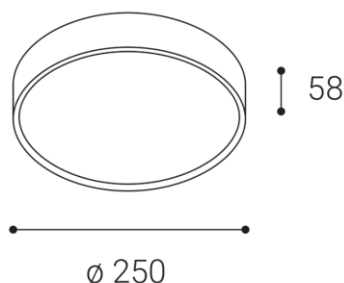

MIRA 25, B

Name	MIRA 25, B
Code	1234253
Color	BLACK / RAL 9005
Power	9-18W ± 10 %
Lumen output	750-1850lm ± 10 %
Color temperature	3000K/4000K/5700K
Efficacy	103lm/W
Driver	230-450 mA
Electrical insulation class	
Voltage / Frequency	220-240V/50-60Hz
Color Rendering Index	80+
SDCM	< 3
Light beam angle	110°
Unified Glare Rating	N/A
Light source	LED
Dimmable	ON/OFF
LED Lifetime	L80B20 50.000h 25°C
Warranty	5 YEAR
Ingress Protection	IP 65
Material	ALUMINIUM/PC