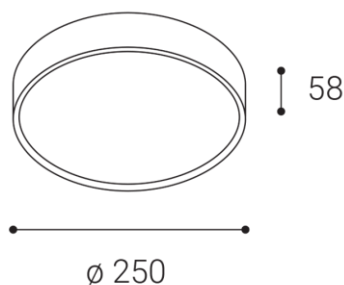

MIRA 25, W

Name	MIRA 25, W
Code	1234251D
Color	WHITE / RAL 9016
Power	18W ± 10 %
Lumen output	1850lm ± 10 %
Color temperature	3000K/4000K/5700K
Efficacy	103lm/W
Driver	460 mA
Electrical insulation class	
Voltage / Frequency	220-240V/50-60Hz
Color Rendering Index	80+
SDCM	< 3
Light beam angle	110°
Unified Glare Rating	N/A
Light source	LED
Dimmable	DALI/PUSH
LED Lifetime	L80B20 50.000h 25°C
Warranty	5 YEAR
Ingress Protection	IP 65
Material	ALUMINIUM/PC