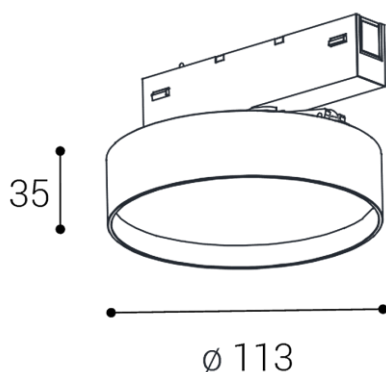

OLLI, B

Name	
Code	
Color	
Power	
Lumen output	
Color temperature	
Efficacy	
Driver	
Electrical insulation class	
Voltage / Frequency	

Color Rendering Index	
SDCM	
Light beam angle	
Unified Glare Rating	
Light source	
Dimmable	
LED Lifetime	
Warranty	
Ingress Protection	
Material	

Product

Name	OLLI, B
Code	6301133D
Color	BLACK / RAL 9005

Power

Power	12W ± 10 %
Lumen output	1000lm ± 10 %
Color temperature	3000K
Efficacy	84lm/W
Driver	350 mA

Information

Color Rendering Index	90+
SDCM	< 3
Light beam angle	100°
Unified Glare Rating	N/A
Light source	LED
Dimmable	DALI/PUSH
LED Lifetime	L80B20 50.000h 25°C
Warranty	5 YEAR

Other data

Ingress Protection	IP 20
Material	ALUMINIUM/PC

EN

Compact diffused luminaire designed for mounting in 3-circuit rails. Available in white and black. Use: thanks to the variability of the luminaire, it is especially suitable for diffuse lighting of spaces (shops, libraries, galleries, shops)

CZ

Kompaktní difúzní svítidlo určené pro montáž do 3-okruhových lišt. Dostupné v bílé a černé barvě. Použití: díky variabilitě svítidla je vhodné zejména na difúzní osvětlení prostor (obchody, knihovny, galerie, prodejny)

DE

Kompakte diffuse Leuchte für die Montage in 3-Phasen-Schienen. Erhältlich in weiß und schwarz. Verwendung: dank der Variabilität der Leuchte besonders geeignet für die diffuse Beleuchtung von Räumen (Geschäfte, Bibliotheken, Galerien, Shops)

SK

Kompaktné difúzne svietidlo určené pre montáž do 3-okruhových lišt. Dostupné v bielej a čiernej farbe. Použitie: vďaka variabilite svietidla je vhodné najmä na difúzne osvetlenie priestorov (obchody, knižnice, galérie, predajne)