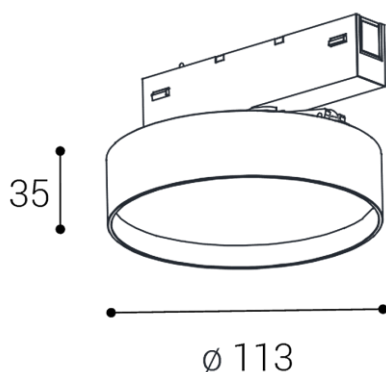

OLLI, W

Name	
Code	
Color	
Power	
Lumen output	
Color temperature	
Efficacy	
Driver	
Electrical insulation class	
Voltage / Frequency	

Color Rendering Index	
SDCM	
Light beam angle	
Unified Glare Rating	
Light source	
Dimmable	
LED Lifetime	
Warranty	
Ingress Protection	
Material	

Product

Name	OLLI, W
Code	6301131D
Color	WHITE / RAL 9016

Power

Power	12W ± 10 %
Lumen output	1000lm ± 10 %
Color temperature	3000K
Efficacy	84lm/W
Driver	350 mA

Information

Color Rendering Index	90+
SDCM	< 3
Light beam angle	100°
Unified Glare Rating	N/A
Light source	LED
Dimmable	DALI/PUSH
LED Lifetime	L80B20 50.000h 25°C
Warranty	5 YEAR

Other data

Ingress Protection	IP 20
Material	ALUMINIUM/PC

EN

Compact diffused luminaire designed for mounting in 3-circuit rails. Available in white and black. Use: thanks to the variability of the luminaire, it is especially suitable for diffuse lighting of spaces (shops, libraries, galleries, shops)

DE

Kompakte diffuse Leuchte für die Montage in 3-Phasen-Schienen. Erhältlich in weiß und schwarz. Verwendung: dank der Variabilität der Leuchte besonders geeignet für die diffuse Beleuchtung von Räumen (Geschäfte, Bibliotheken, Galerien, Shops)

CZ

Kompaktní difúzní svítidlo určené pro montáž do 3-okruhových lišt. Dostupné v bílé a černé barvě. Použití: díky variabilitě svítidla je vhodné zejména na difúzní osvětlení prostor (obchody, knihovny, galerie, prodejny)

SK

Kompaktné difúzne svietidlo určené pre montáž do 3-okruhových lišt. Dostupné v bielej a čiernej farbe. Použitie: vďaka variabilite svietidla je vhodné najmä na difúzne osvetlenie priestorov (obchody, knižnice, galérie, predajne)