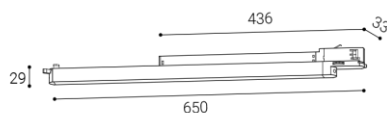

YOYO 65, B

Name	YOYO 65, B
Code	6233753
Color	BLACK / RAL 9005
Power	16W ± 10 %
Lumen output	1760lm ± 10 %
Color temperature	3000K/3500K/4000K
Efficacy	110lm/W
Driver	fixed / not changeable
Electrical insulation class	
Voltage / Frequency	220-240V/50-60Hz
Color Rendering Index	90+
SDCM	< 3
Light beam angle	110°
Unified Glare Rating	N/A
Light source	LED
Dimmable	ON/OFF
LED Lifetime	L80B20 35.000h 25°C
Warranty	5 YEAR
Ingress Protection	IP 20
Material	ALUMINIUM/PC

Other data

IP 20
ALUMINIUM/PC

EN

Compact diffused luminaire designed for mounting in 3-circuit rails. Available in 2 sizes, white and black. Use: thanks to the variability of the luminaire, it is especially suitable for diffuse lighting of spaces (shops, libraries, galleries, shops)

DE

Kompakte diffuse Leuchte für die Montage in 3-Phasen-Schienen. Erhältlich in 2 Größen, weiß und schwarz. Verwendung: dank der Variabilität der Leuchte besonders geeignet für die diffuse Beleuchtung von Räumen (Geschäfte, Bibliotheken, Galerien, Shops)