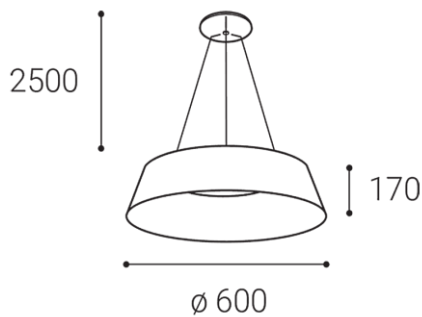

KATY 60 Z, B

Name	KATY 60 Z, B
Code	3272753DT
Color	BLACK / RAL 9017
Power	60W ± 10 %
Lumen output	3400lm ± 10 %
Color temperature	3000K/4000K
Efficacy	57lm/W
Driver	1400 mA
Electrical insulation class	
Voltage / Frequency	220-240V/50-60Hz
Color Rendering Index	90+
SDCM	< 3
Light beam angle	120°
Unified Glare Rating	N/A
Light source	LED
Dimmable	TRIAC
LED Lifetime	L80B20 50.000h 25°C
Warranty	5 YEAR
Ingress Protection	IP 20
Material	ALUMINIUM/PMMA

Product

Name
KATY 60 Z, B
Code
3272753DT
Color
BLACK / RAL 9017

Power

Power
60W ± 10 %
Lumen output
3400lm ± 10 %
Color temperature
3000K/4000K
Efficacy
57lm/W
Driver
1400 mA

Voltage / Frequency
220-240V/50-60Hz