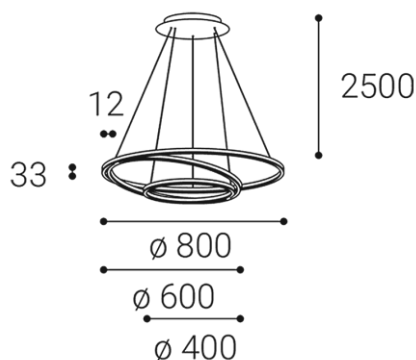

CIRCLE 3 P-Z, B

Name	CIRCLE 3 P-Z, B
Code	3271133DT
Color	BLACK / RAL 9017
Power	136W ± 10 %
Lumen output	8450lm ± 10 %
Color temperature	3000K
Efficacy	62lm/W
Driver	750 + 1050 + 1350 mA
Electrical insulation class	
Voltage / Frequency	220-240V/50-60Hz
Color Rendering Index	90+
SDCM	< 3
Light beam angle	160°
Unified Glare Rating	N/A
Light source	LED
Dimmable	TRIAC
LED Lifetime	L80B20 50.000h 25°C
Warranty	5 YEAR
Ingress Protection	IP 20
Material	ALUMINIUM/PMMA

Product

Name
CIRCLE 3 P-Z, B

Code
3271133DT

Color
BLACK / RAL 9017

Power

Power
136W ± 10 %

Lumen output
8450lm ± 10 %

Color temperature
3000K