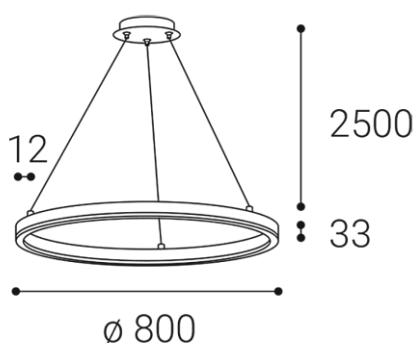

CIRCLE 80 P-Z, W

Name	CIRCLE 80 P-Z, W
Code	3271031DT
Color	WHITE / RAL 9003
Power	62W ± 10 %
Lumen output	5540lm ± 10 %
Color temperature	3000K
Efficacy	89lm/W
Driver	2x 750mA
Electrical insulation class	
Voltage / Frequency	220-240V/50-60Hz
Color Rendering Index	90+
SDCM	< 3
Light beam angle	160°
Unified Glare Rating	N/A
Light source	LED
Dimmable	TRIAC
LED Lifetime	L80B20 50.000h 25°C
Warranty	5 YEAR
Ingress Protection	IP 20
Material	ALUMINIUM/PMMA

Product

CIRCLE 80 P-Z, W

3271031DT

WHITE / RAL 9003

Power

62W ± 10 %

5540lm ± 10 %

3000K