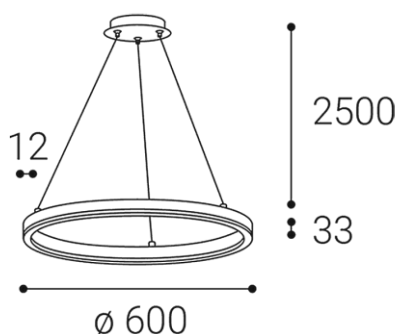

CIRCLE 60 P-Z, W

Name	CIRCLE 60 P-Z, W
Code	3270931DT
Color	WHITE / RAL 9003
Power	42W ± 10 %
Lumen output	3400lm ± 10 %
Color temperature	3000K
Efficacy	81lm/W
Driver	1050 mA
Electrical insulation class	
Voltage / Frequency	220-240V/50-60Hz
Color Rendering Index	90+
SDCM	< 3
Light beam angle	160°
Unified Glare Rating	N/A
Light source	LED
Dimmable	TRIAC
LED Lifetime	L80B20 50.000h 25°C
Warranty	5 YEAR
Ingress Protection	IP 20
Material	ALUMINIUM/PMMA

Product

CIRCLE 60 P-Z, W

3270931DT

WHITE / RAL 9003

Power

42W ± 10 %

3400lm ± 10 %

3000K