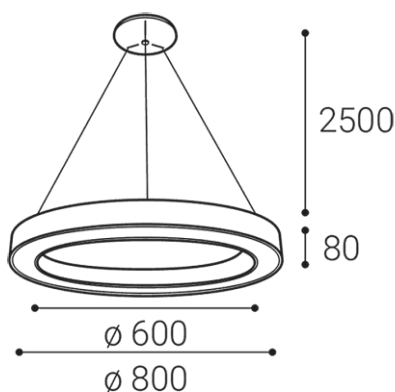

SATURN 80 P-Z, B

Name	SATURN 80 P-Z, B
Code	3270853DT
Color	BLACK / RAL 9017
Power	80W ± 10 %
Lumen output	4400lm ± 10 %
Color temperature	3000K/4000K
Efficacy	55lm/W
Driver	2 x 1050 mA
Electrical insulation class	
Voltage / Frequency	220-240V/50-60Hz
Color Rendering Index	90+
SDCM	< 3
Light beam angle	160°
Unified Glare Rating	N/A
Light source	LED
Dimmable	TRIAC
LED Lifetime	L80B20 50.000h 25°C
Warranty	5 YEAR
Ingress Protection	IP 20
Material	ALUMINIUM/PMMA

Product

SATURN 80 P-Z, B
3270853DT
BLACK / RAL 9017

Power

80W ± 10 %
4400lm ± 10 %
3000K/4000K
55lm/W

2 x 1050 mA

220-240V/50-60Hz

Information

90+
< 3
160°
N/A
LED
TRIAC
L80B20 50.000h 25°C
5 YEAR

Other data

IP 20
ALUMINIUM/PMMA

EN

Round light fitting for suspended interior mounting, equipped with SMD LEDs.

Available in 2 different sizes in black and white color.

Housing made of aluminium, opal diffuser made of PMMA.

SK

Kruhové závesné svietidlo určené pre montáž do interiéru. Svetelný zdroj - SMD LED.

Svietidlo je vyrobené z hliníka, opálový difúzor z PMMA.

K dispozícii v 2 rôznych veľkostiach v čiernej a bielej farbe.