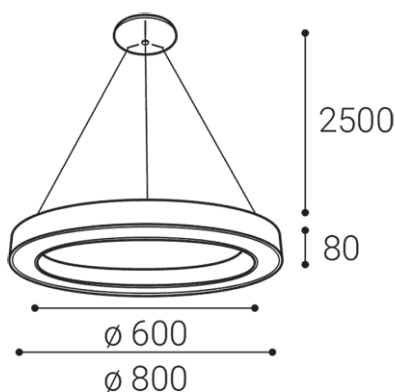

SATURN 80 P-Z, W

Name	SATURN 80 P-Z, W
Code	3270841DT
Color	WHITE / RAL 9003
Power	80W ± 10 %
Lumen output	4400lm ± 10 %
Color temperature	4000K
Efficacy	55lm/W
Driver	2 x 1050 mA
Electrical insulation class	
Voltage / Frequency	220-240V/50-60Hz
Color Rendering Index	90+
SDCM	< 3
Light beam angle	160°
Unified Glare Rating	N/A
Light source	LED
Dimmable	TRIAC
LED Lifetime	L80B20 50.000h 25°C
Warranty	5 YEAR
Ingress Protection	IP 20
Material	ALUMINIUM/PMMA

Product

SATURN 80 P-Z, W

3270841DT

WHITE / RAL 9003

Power

80W ± 10 %

4400lm ± 10 %

4000K