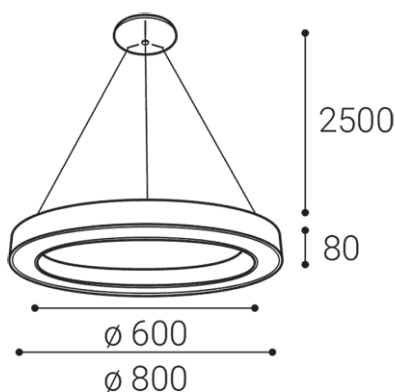

SATURN 80 P-Z, W

Name	SATURN 80 P-Z, W
Code	3270831DT
Color	WHITE / RAL 9003
Power	80W ± 10 %
Lumen output	4200lm ± 10 %
Color temperature	3000K
Efficacy	53lm/W
Driver	2 x 1050 mA
Electrical insulation class	
Voltage / Frequency	220-240V/50-60Hz
Color Rendering Index	90+
SDCM	< 3
Light beam angle	160°
Unified Glare Rating	N/A
Light source	LED
Dimmable	TRIAC
LED Lifetime	L80B20 50.000h 25°C
Warranty	5 YEAR
Ingress Protection	IP 20
Material	ALUMINIUM/PMMA

Product

SATURN 80 P-Z, W

3270831DT

WHITE / RAL 9003

Power

80W ± 10 %

4200lm ± 10 %

3000K

53lm/W

2 x 1050 mA

220-240V/50-60Hz

Information

90+

< 3

160°

N/A