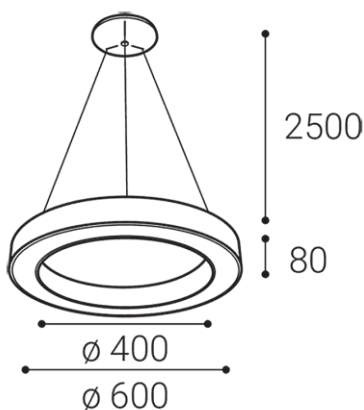

SATURN 60 P-Z, B

Name	SATURN 60 P-Z, B
Code	3270753DT
Color	BLACK / RAL 9017
Power	50W ± 10 %
Lumen output	2330lm ± 10 %
Color temperature	3000K/4000K
Efficacy	47lm/W
Driver	1200 mA
Electrical insulation class	
Voltage / Frequency	220-240V/50-60Hz
Color Rendering Index	90+
SDCM	< 3
Light beam angle	160°
Unified Glare Rating	N/A
Light source	LED
Dimmable	TRIAC
LED Lifetime	L80B20 50.000h 25°C
Warranty	5 YEAR
Ingress Protection	IP 20
Material	ALUMINIUM/PMMA