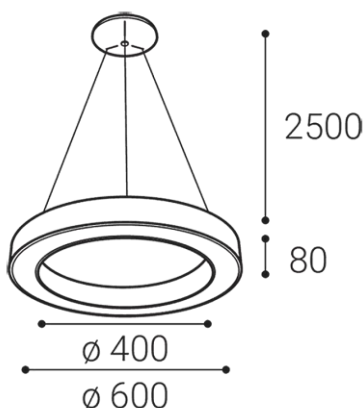

SATURN 60 P-Z, W

Name	
Code	
Color	
Power	
Lumen output	
Color temperature	
Efficacy	
Driver	
Electrical insulation class	
Voltage / Frequency	
Color Rendering Index	
SDCM	
Light beam angle	
Unified Glare Rating	
Light source	
Dimmable	
LED Lifetime	
Warranty	
Ingress Protection	
Material	

Product

SATURN 60 P-Z, W

3270751DT

WHITE / RAL 9003

Power

50W ± 10 %

2330lm ± 10 %

3000K/4000K

47lm/W

1200 mA

220-240V/50-60Hz

Information

90+

< 3

160°

N/A

LED

TRIAC

L80B20 50.000h 25°C

5 YEAR

Other data

IP 20

ALUMINIUM/PMMA

EN

Round light fitting for suspended interior mounting, equipped with SMD LEDs.

Available in 2 different sizes in black and white color.

Housing made of aluminium, opal diffuser made of PMMA.

Application:

general lighting, intended for residential or commercial areas (dining room, livingrooms, guest or bedrooms, entrance areas, kitchen, receptions, meeting rooms)

CZ

Kulaté svítidlo pro závěsnou montáž ve tvaru kruhu. Světelný zdroj - LED SMD.

K dispozici ve 2 různých velikostech v černé a bílé barvě.

Svítidlo je vyrobeno z hliníku, opálový difúzor z PMMA.

Použití:

obecné osvětlení určené pro obytné nebo komerční prostory (jídlna, obývací pokoj, dětské izby nebo ložnice, vstupní prostory, kuchyně, recepce, zasedací místnosti)

DE

Runde Pendelleuchte für Innenmontage, bestückt mit SMD-LEDs. Erhältlich in 2 verschiedenen Größen in schwarz und weiß.

Gehäuse aus Aluminium, opaler Diffusor aus PMMA.

Anwendung:

Allgemeinbeleuchtung für Wohn- oder Geschäftsräume (Esszimmer, Wohnzimmer, Gäste- oder Schlafzimmer, Besprechungsräume, Eingangsbereiche, Küche, Empfang)

SK

Kruhové závesné svietidlo určené pre montáž do interiéru.

Svetelný zdroj - SMD LED.

Svietidlo je vyrobené z hliníka, opálový difúzor z PMMA.

K dispozícii v 2 rôznych veľkostiach v čiernej a bielej farbe.

Použitie:

všeobecné osvetlenie určené pre obytné alebo komerčné priestory (jedáleň, obývacia izba, hosťovská izba, spálňa, vstupné priestory, kuchyňa, recepcia, rokovacie miestnosti)