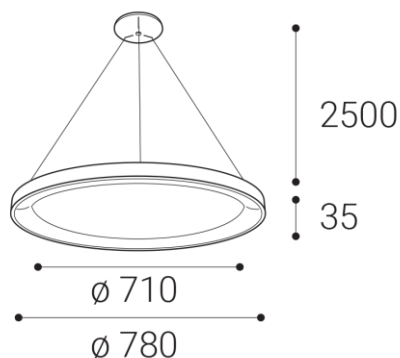

BELLA SLIM 78 P-Z, CF

Name	
Code	
Color	
Power	
Lumen output	
Color temperature	
Efficacy	
Driver	
Electrical insulation class	
Voltage / Frequency	
Color Rendering Index	
SDCM	
Light beam angle	
Unified Glare Rating	
Light source	
Dimmable	
LED Lifetime	
Warranty	
Ingress Protection	
Material	

Product

BELLA SLIM 78 P-Z, CF

3271958DT

COFFEE / RAL 8025

Power

60W ± 10 %

4200lm ± 10 %

3000K/4000K