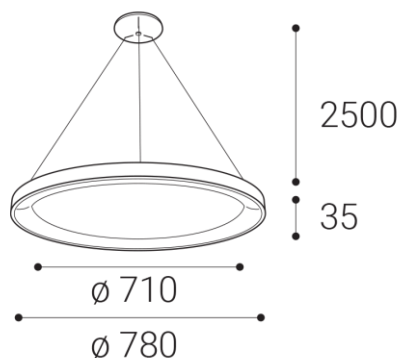

BELLA SLIM 78 P-Z, B

Name	
Code	
Color	
Power	
Lumen output	
Color temperature	
Efficacy	
Driver	
Electrical insulation class	
Voltage / Frequency	
Color Rendering Index	
SDCM	
Light beam angle	
Unified Glare Rating	
Light source	
Dimmable	
LED Lifetime	
Warranty	
Ingress Protection	
Material	

Product

BELLA SLIM 78 P-Z, B
3271953DT
BLACK / RAL 9017

Power

60W ± 10 %
4200lm ± 10 %
3000K/4000K
70lm/W
1400 mA

220-240V/50-60Hz

Information

90+
< 3
160°
N/A
LED
TRIAC
L80B20 50.000h 25°C
5 YEAR

Other data