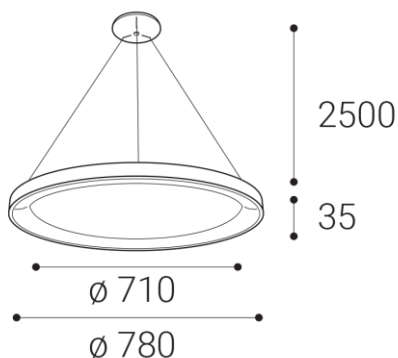

BELLA SLIM 78 P-Z, W

Name	
Code	
Color	
Power	
Lumen output	
Color temperature	
Efficacy	
Driver	
Electrical insulation class	
Voltage / Frequency	
Color Rendering Index	
SDCM	
Light beam angle	
Unified Glare Rating	
Light source	
Dimmable	
LED Lifetime	
Warranty	
Ingress Protection	
Material	

Product

BELLA SLIM 78 P-Z, W

3271951DT

WHITE / RAL 9003

Power

60W ± 10 %

4200lm ± 10 %

3000K/4000K