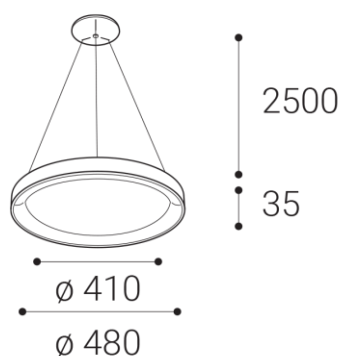

BELLA SLIM 48 P-Z, CF

Name	
Code	
Color	
Power	
Lumen output	
Color temperature	
Efficacy	
Driver	
Electrical insulation class	
Voltage / Frequency	
Color Rendering Index	
SDCM	
Light beam angle	
Unified Glare Rating	
Light source	
Dimmable	
LED Lifetime	
Warranty	
Ingress Protection	
Material	

Product

BELLA SLIM 48 P-Z, CF

3271858DT

COFFEE / RAL 8025

Power

38W ± 10 %

2660lm ± 10 %

3000K/4000K