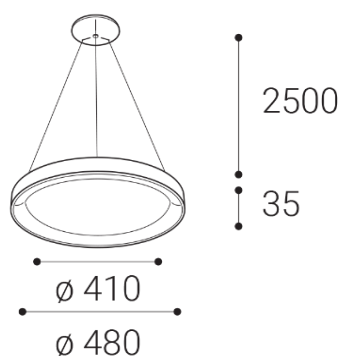

BELLA SLIM 48 P-Z, B

Name	
Code	
Color	
Power	
Lumen output	
Color temperature	
Efficacy	
Driver	
Electrical insulation class	
Voltage / Frequency	
Color Rendering Index	
SDCM	
Light beam angle	
Unified Glare Rating	
Light source	
Dimmable	
LED Lifetime	
Warranty	
Ingress Protection	
Material	

Product

BELLA SLIM 48 P-Z, B
3271853DT
BLACK / RAL 9017

Power

38W ± 10 %
2660lm ± 10 %
3000K/4000K
70lm/W
950 mA

220-240V/50-60Hz

Information

90+
< 3
160°
N/A
LED
TRIAC
L80B20 50.000h 25°C
5 YEAR

Other data