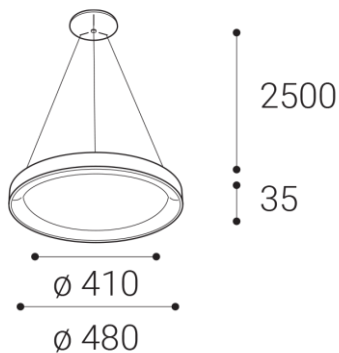

BELLA SLIM 48 P-Z, W

Name	
Code	
Color	
Power	
Lumen output	
Color temperature	
Efficacy	
Driver	
Electrical insulation class	
Voltage / Frequency	
Color Rendering Index	
SDCM	
Light beam angle	
Unified Glare Rating	
Light source	
Dimmable	
LED Lifetime	
Warranty	
Ingress Protection	
Material	

Product

BELLA SLIM 48 P-Z, W

3271851DT

WHITE / RAL 9003

Power

38W ± 10 %

2660lm ± 10 %

3000K/4000K