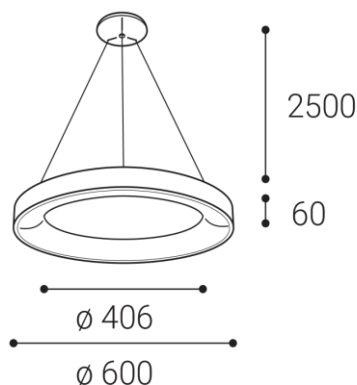

BELLA 60 P-Z, B

| | |
|------------------------------------|--|
| Name | |
| Code | |
| Color | |
| Power | |
| Lumen output | |
| Color temperature | |
| Efficacy | |
| Driver | |
| Electrical insulation class | |
| Voltage / Frequency | |
| Color Rendering Index | |
| SDCM | |
| Light beam angle | |
| Unified Glare Rating | |
| Light source | |
| Dimmable | |
| LED Lifetime | |
| Warranty | |
| Ingress Protection | |
| Material | |

Product

BELLA 60 P-Z, B
3270453DT
BLACK / RAL 9017

Power

50W ± 10 %
3450lm ± 10 %
3000K/4000K
69lm/W
1300 mA

220-240V/50-60Hz

Information

90+
< 3
160°
N/A
LED
TRIAC
L80B20 50.000h 25°C
5 YEAR

Other data