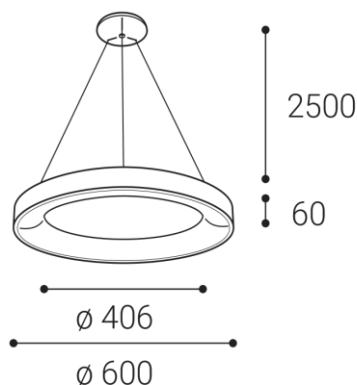

BELLA 60 P-Z, W

Name	
Code	
Color	
Power	
Lumen output	
Color temperature	
Efficacy	
Driver	
Electrical insulation class	
Voltage / Frequency	
Color Rendering Index	
SDCM	
Light beam angle	
Unified Glare Rating	
Light source	
Dimmable	
LED Lifetime	
Warranty	
Ingress Protection	
Material	

Product

BELLA 60 P-Z, W
3270451DT
WHITE / RAL 9003

Power

50W ± 10 %
3450lm ± 10 %
3000K/4000K
69lm/W
1300 mA

220-240V/50-60Hz

Information

90+
< 3
160°
N/A
LED
TRIAC
L80B20 50.000h 25°C
5 YEAR

Other data