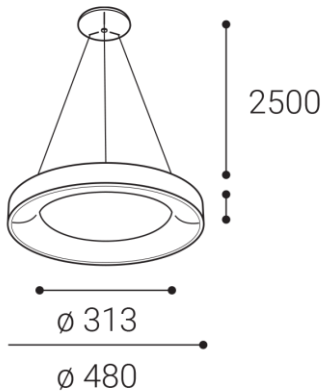

BELLA 48 P-Z, B

Name	
Code	
Color	
Power	
Lumen output	
Color temperature	
Efficacy	
Driver	
Electrical insulation class	
Voltage / Frequency	
Color Rendering Index	
SDCM	
Light beam angle	
Unified Glare Rating	
Light source	
Dimmable	
LED Lifetime	
Warranty	
Ingress Protection	
Material	

Product

BELLA 48 P-Z, B
3270353DT
BLACK / RAL 9017

Power

40W ± 10 %
2430lm ± 10 %
3000K/4000K
61lm/W
1050 mA

220-240V/50-60Hz

Information

90+
< 3
160°
N/A
LED
TRIAC
L80B20 50.000h 25°C
5 YEAR

Other data

IP 20
ALUMINIUM/PMMA

EN

Round light fitting for suspended interior mounting, equipped with SMD LEDs.
Available in 2 different sizes in black and white color.
Housing made of aluminium, opal diffuser made of PMMA.
Application:
general lighting, intended for residential or commercial areas (dining room, livingrooms, guest or bedrooms, entrance areas, kitchen, receptions)

CZ

Kruhové svítidlo pro závěsnou montáž. Světelný zdroj - LED SMD.
K dispozici ve 2 různých velikostech v černé a bílé barvě.
Svítidlo je vyrobeno z hliníku, opálový difúzor z PMMA.
Použití:
všeobecné osvětlení určené pro obytné nebo komerční prostory (jídlna, obývací pokoj, dětský pokoj nebo ložnice, vstupní prostory, kuchyň, recepce)

DE

Runde Pendelleuchte für Innenmontage, bestückt mit SMD-LEDs. Erhältlich in 2 verschiedenen Größen in schwarz und weiß.
Gehäuse aus Aluminium, opaler Diffusor aus PMMA.
Anwendung:
Allgemeinbeleuchtung für Wohn- oder Geschäftsräume (Küche, Esszimmer, Wohnzimmer, Empfänge, Gäste- oder Schlafzimmer, Eingangsbereiche)

SK

Kruhové závesné svietidlo určené pre montáž do interiéru. Svetelný zdroj - SMD LED.
K dispozícii v 2 rôznych veľkostiach v čiernej a bielej farbe. Svietidlo je vyrobené z hliníka, opálový difúzor z PMMA.
Použitie:
všeobecné osvetlenie, určené pre obytné alebo komerčné priestory (jedáleň, obývacia izba, hosťovská izba alebo spálňa, vstupné priestory, kuchyňa, recepcia)