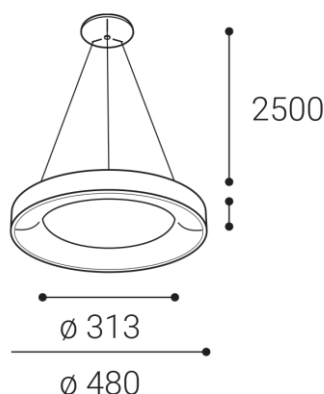

BELLA 48 P-Z, W

Name	
Code	
Color	
Power	
Lumen output	
Color temperature	
Efficacy	
Driver	
Electrical insulation class	
Voltage / Frequency	
Color Rendering Index	
SDCM	
Light beam angle	
Unified Glare Rating	
Light source	
Dimmable	
LED Lifetime	
Warranty	
Ingress Protection	
Material	

Product

BELLA 48 P-Z, W
3270351DT
WHITE / RAL 9003

Power

40W ± 10 %
2430lm ± 10 %
3000K/4000K
61lm/W
1050 mA

220-240V/50-60Hz

Information

90+
< 3
160°
N/A
LED
TRIAC
L80B20 50.000h 25°C
5 YEAR

Other data

IP 20
ALUMINIUM/PMMA

EN

Round light fitting for suspended interior mounting, equipped with SMD LEDs.

Available in 2 different sizes in black and white color.

Housing made of aluminium, opal diffuser made of PMMA.

Application:

general lighting, intended for residential or commercial areas (dining room, livingrooms, guest or bedrooms, entrance areas, kitchen, receptions)

CZ

Kruhové svítidlo pro závěsnou montáž. Světelný zdroj - LED SMD.

K dispozici ve 2 různých velikostech v černé a bílé barvě.

Svítidlo je vyrobeno z hliníku, opálový difúzor z PMMA.

Použití:

všeobecné osvětlení určené pro obytné nebo komerční prostory (jídlna, obývací pokoj, dětský pokoj nebo ložnice, vstupní prostory, kuchyň, recepce)

DE

Runde Pendelleuchte für Innenmontage, bestückt mit SMD-LEDs. Erhältlich in 2 verschiedenen Größen in schwarz und weiß.

Gehäuse aus Aluminium, opaler Diffusor aus PMMA.

Anwendung:

Allgemeinbeleuchtung für Wohn- oder Geschäftsräume (Küche, Esszimmer, Wohnzimmer, Empfänge, Gäste- oder Schlafzimmer, Eingangsbereiche)

SK

Kruhové závesné svietidlo určené pre montáž do interiéru. Svetelný zdroj - SMD LED.

K dispozícii v 2 rôznych veľkostiach v čiernej a bielej farbe.

Svietidlo je vyrobené z hliníka, opálový difúzor z PMMA.

Použitie:

všeobecné osvetlenie, určené pre obytné alebo komerčné priestory (jedáleň, obývacia izba, hosťovská izba alebo spálňa, vstupné priestory, kuchyňa, recepcia)